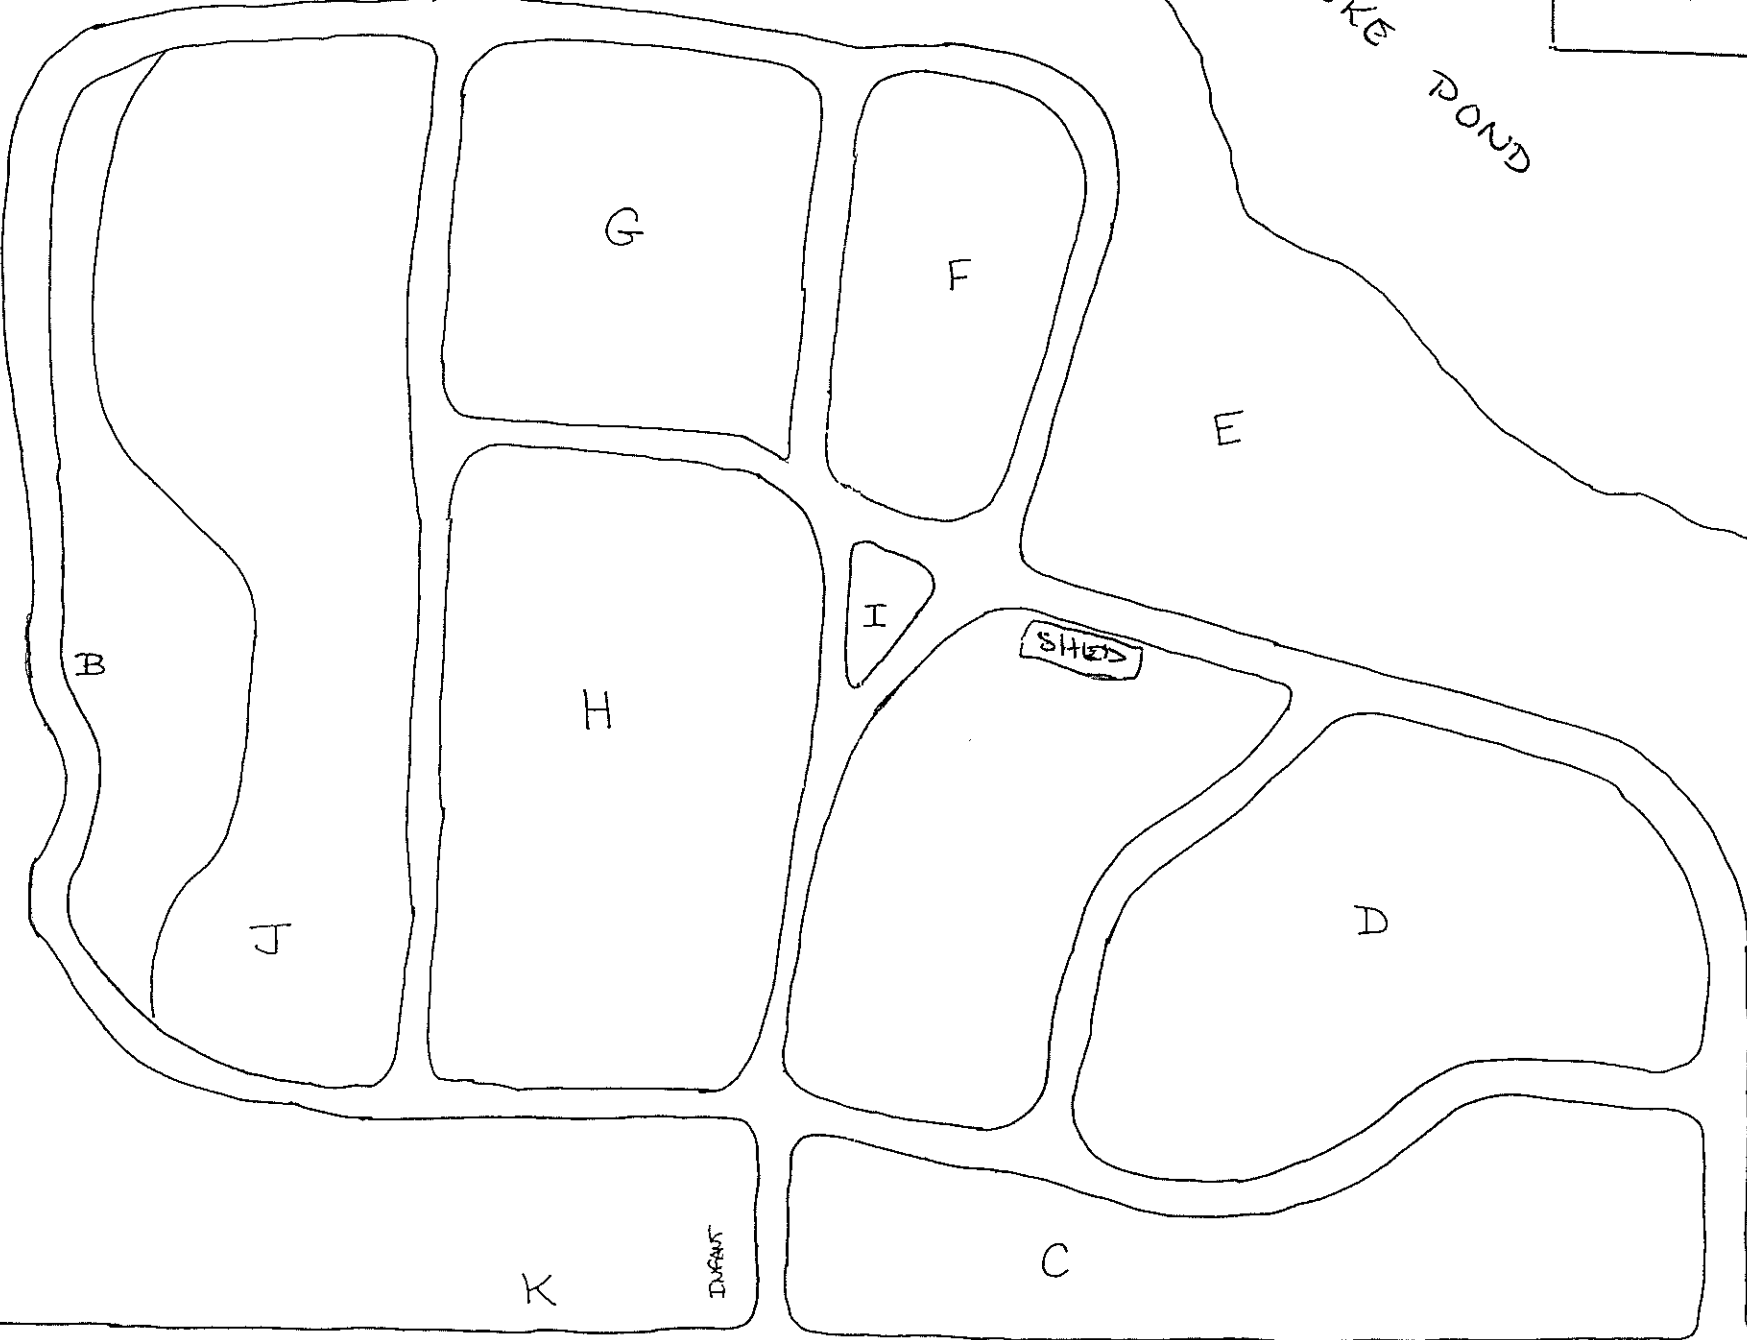

New Dell Park  
1" ≈ 80'

FISKE POND

A

B

J

H

I

SHED

D

C

BUILDING

K

DUGOUT

POND STREET

6/90  
3/91  
2/10